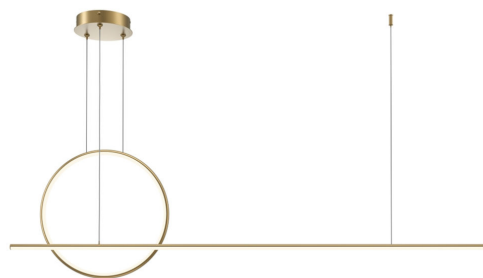

## Pendant lamp Halo gold 40W 2100lm CRI80 120° IP20 2700K-4000K warm + day white

Product code 20148

Correlated colour temperature warm + day white 2700K-4000K

Luminous flux 2100lumens

Warranty 3 years

Output 40W

Lens angle 120°

Cri 80

Protection class IP20

Lifespan 50000h

Width 1430.0mm

Height 3640.0mm

Weight 1.6 kg

Package weight 2.7 kg

Casing colour gold