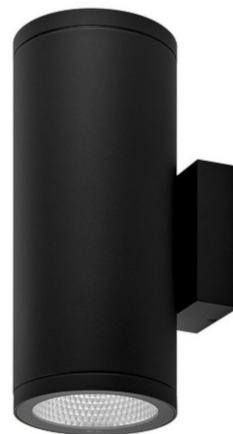

**LED
HOUSE**
enlightening
spaces®

**Facade luminaire Deko-Light ShoreLine Pro Round Up+Down dark gray
31W 3400lm CRI92 IP65 TRIAC 3000K, 4000K 2CCT**

Product code 20295

Correlated colour temperature	2CCT 3000K, 4000K
Luminous flux	3400lumens
Brand	Deko-Light
Dimmable	TRIAC
Output	31W
Cri	92
Protection class	IP65
Lifespan	50000h
Height	332.0mm
Weight	2.8 kg
Casing colour	dark gray
Casing material	metal + glass
No. of switches	100000times
Impact resistance	IK02
Operation temperature	-20 ~ 45°C