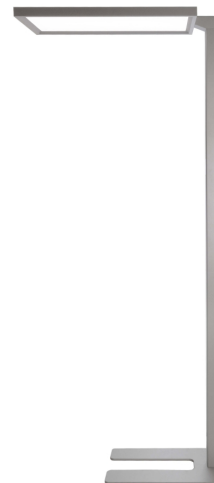

**LED
HOUSE**
enlightening
spaces®

**Floor lamp Deko-Light Office One Up and Down silver 80W 7400lm CRI80
IP20 Sensor Dim**

Product code 20339

| | |
|-----------------------|----------------------------|
| Luminous flux | 7400lumens |
| Brand | Deko-Light |
| Dimmable | Sensor Dim |
| Output | 80W |
| Cri | 80 |
| Protection class | IP20 |
| Length | 610.0mm |
| Width | 310.0mm |
| Height | 1950.0mm |
| Weight | 12.82 kg |
| Package weight | 15.86 kg |
| Casing colour | silver |
| Casing material | aluminium |
| Operation temperature | -20 ~ 45°C |