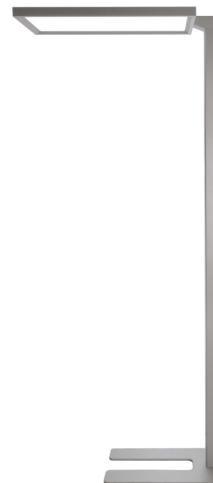

**LED  
HOUSE**  
enlightening  
spaces®

**Floor lamp Deko-Light Office One Up and Down silver 80W 8300lm CRI80  
IP20 Sensor Dim**

Product code 20341

Luminous flux	8300lumens
Brand	<a href="#">Deko-Light</a>
Dimmable	Sensor Dim
Output	80W
Cri	80
Protection class	IP20
Length	610.0mm
Width	280.0mm
Height	1950.0mm
Weight	14 kg
Package weight	16 kg
Casing colour	silver
Casing material	aluminium + acrylic
Operation temperature	-20 ~ 45°C