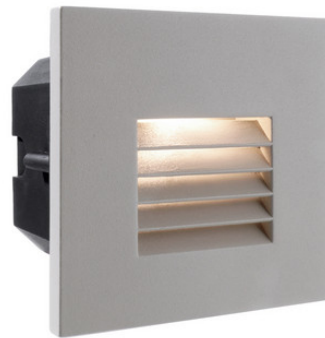

**LED
HOUSE**
enlightening
spaces®

Recessed facade luminaire Deko-Light Base II kate gray

Product code 20358

Brand [Deko-Light](#)
Length 100.0mm
Width 100.0mm
Height 8.0mm
Weight 67 g
Package weight 100 g
Casing colour gray
Casing material metal + glass