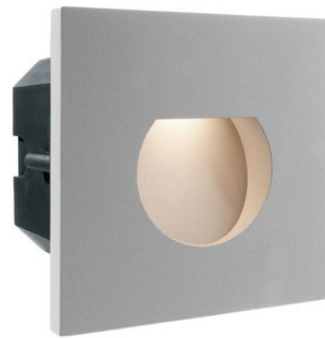

**LED
HOUSE**
enlightening
spaces®

Recessed facade luminaire Deko-Light Base II kate gray

Product code 20366

Brand	Deko-Light
Length	100.0mm
Width	100.0mm
Height	24.0mm
Weight	67 g
Package weight	96 g
Casing colour	gray
Casing material	aluminium