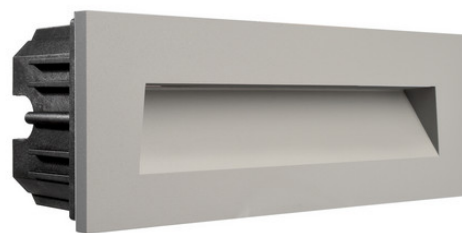

**LED
HOUSE**
enlightening
spaces®

Recessed facade luminaire Deko-Light Base III Angled gray

Product code 20375

Brand [Deko-Light](#)
Length 250.0mm
Width 90.0mm
Height 24.0mm
Weight 256 g
Package weight 324 g
Casing colour gray
Casing material aluminium