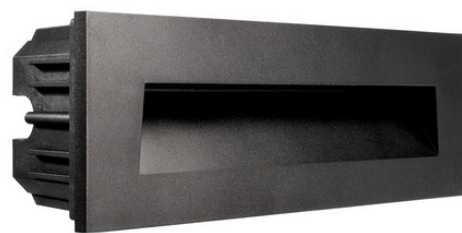

**LED
HOUSE**
enlightening
spaces®

Recessed facade luminaire Deko-Light Base III Angled black

Product code 20376

Brand [Deko-Light](#)
Length 250.0mm
Width 90.0mm
Height 24.0mm
Weight 250 g
Package weight 324 g
Casing colour black
Casing material aluminium