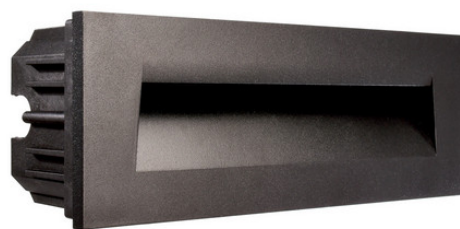

**LED
HOUSE**
enlightening
spaces®

Recessed facade luminaire Deko-Light Base III Rounded black

Product code 20379

Brand [Deko-Light](#)
Length 250.0mm
Width 90.0mm
Height 24.0mm
Weight 256 g
Package weight 324 g
Casing colour black
Casing material aluminium