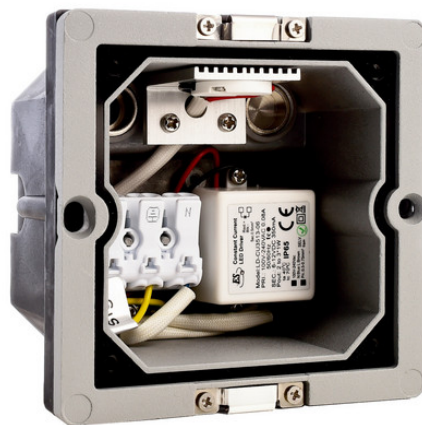

**LED
HOUSE**
enlightening
spaces®

Recessed facade luminaire Deko-Light Light Base 2 gray 1.3W 55lm IP65 830

Product code 20380

Outdoor wall-mounted spotlights have a sleek, elegant appearance, adding accents to buildings, paths and more. To ensure the light output is perfect for your environment, LIGHT BASE II COB OUTDOOR offers you the choice of four optional cover types, each in three housing colours [black, grey, white]: stepped, lattice, linear and round. Each profile produces a different style of light output, allowing flexibility in designing outdoor spaces.

Correlated colour temperature warm white 3000K

Luminous flux	55lumens
Brand	Deko-Light
Output	1.3W
Cri	80
Protection class	IP65
Lifespan	50000h
Length	96.0mm
Width	96.0mm
Height	77.0mm
Weight	296 g
Package weight	401 g
Casing colour	gray
Casing material	aluminium
No. of switches	20000times
Operation temperature	-20 ~ 40°C