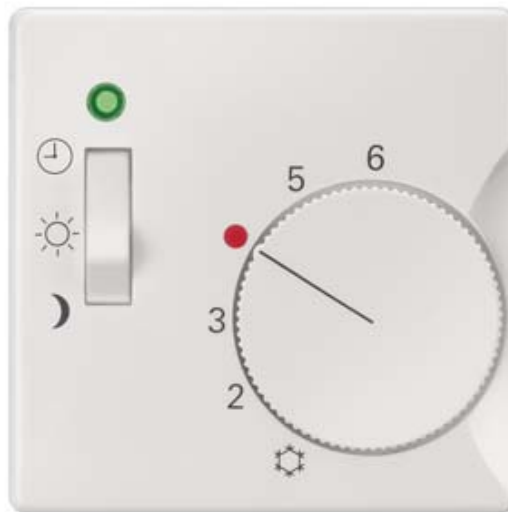

SIEMENS

Cover plate SIEMENS Delta i-system white IP20

Product code 20579

Brand	SIEMENS
Protection class	IP20
Width	55.0mm
Height	55.0mm
Casing colour	white
Casing material	plastic
Work environment	indoor use