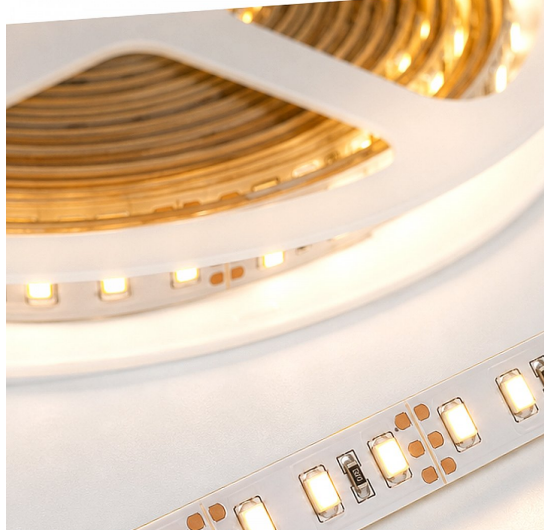

REVAL BULB

LED strip REVAL BULB 140LED 8mm 48V 10W 995lm 120° IP20 930

Product code 20695

Correlated colour temperature	warm white 3000K
Luminous flux	995lumens
Luminaire's efficiency lm79	100lm/W
Warranty	5 years
Source of light	SANAN LED
Led chip	SMD2835
Brand	REVAL BULB
Supply voltage	48V
Output	10W
Maximum output	10W
Rated current	200mA
Lens angle	120°
Cri	90
Sdcm - macadam ellipses	3
Protection class	IP20
Lifespan	50000h
Lmf tm21	L70B50 @25°C 50.000h
Length	10000.0mm
Width	10.0mm
Height	1.4mm
Minimum length	100.0mm
Work environment	indoor use
Operation temperature	-20°C~+45°C°C
Certificates	CE,RoHS
Energy class	