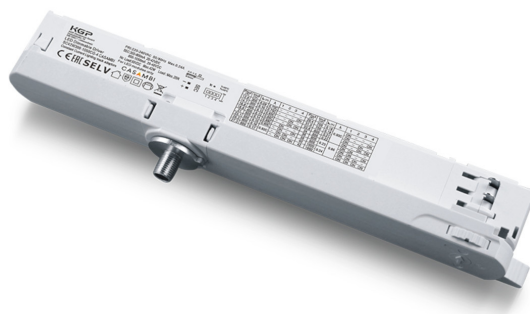

# KARIZMA luce

## **Power supply Karizma Luce Casambi 42W300-1050CG-4W C KGP 300-1050mA 48V 42W IP20 3000K warm white**

Product code 20830

Correlated colour temperature warm white 3000K

Brand [Karizma Luce](#)

Supply voltage 48V

Output 42W

Protection class IP20

Length 31.0mm

Width 250.0mm

Height 45.0mm

Casing material aluminium

Work environment indoor use