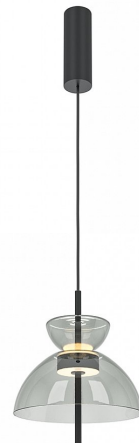

MAYTONI

Pendant lamp Maytoni Bangkok black / gray 12W 1300lm 120° IP20 830

Product code 21224

This lighting collection draws inspiration from an Eastern capital, where ancient temples, modern skyscrapers, and vibrant exotic energy coexist. The silhouettes echo Buddhist architecture, while the design showcases advanced LED technology. Light sources positioned at the top and bottom create a stunning effect, illuminating the glass elements with a mesmerizing glow.

Correlated colour temperature	warm white 3000K
Luminous flux	1300lumens
Warranty	3 years
Brand	Maytoni
Output	12W
Lens angle	120°
Cri	80
Protection class	IP20
Height	3480.0mm
Diameter	250.0mm
Casing colour	black / gray
Casing material	metal + glass
Work environment	indoor use
Manufacturer's homepage	maytoni.de/en/catalog/decorative/pendant-lamps/mod185pl-l11b3k2/