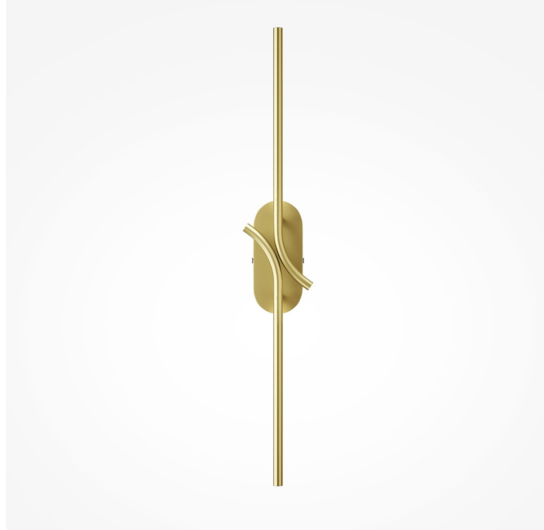

MAYTONI

Wall lamp Maytoni Renaissance brass 7W 200lm 30° IP20 830

Product code 21447

The new Renaissance wall light series embodies the exquisite aesthetic of the Renaissance era, seamlessly blending classical inspiration with modern lighting technology. This elegant collection offers a refined exploration of rich color combinations, forms, and materials, drawing from the artistry of the great masters of the past.

Correlated colour temperature	warm white 3000K
Luminous flux	200lumens
Luminaire's efficiency lm79	29lm/W
Warranty	3 years
Brand	Maytoni
Output	7W
Maximum output	7W
Lens angle	30°
Cri	80
Protection class	IP20
Length	86.0mm
Width	97.0mm
Height	630.0mm
Casing colour	brass
Casing material	metal
Work environment	indoor use
Manufacturer's homepage	maytoni.de/en/catalog/decorative/wall-lamps/mod256wl-l5bs3k1/