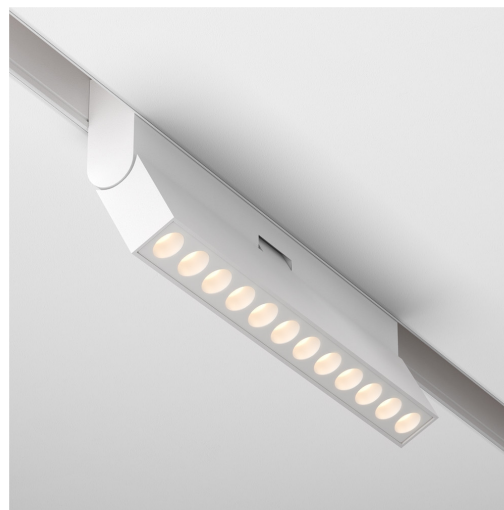

MAYTONI

Track light Maytoni Exility Points Rot white 12W CRI90 36° IP20 DALI 2700K-6000K warm + cold white

Product code 21716

The solution is perfect for illuminating homes and workplaces, creating a warm ambiance. Its contemporary, streamlined aesthetic is versatile for diverse spaces. The luminaire's high-quality aluminum housing ensures reliability and longevity. It features a rotary mechanism for directional lighting and a recessed light source adjustable to a range of color temperatures between 2700K and 6000K, and it supports DALI dimming. Available in black and white, this design is easy to match with your interior style. Its streamlined and efficient design seamlessly fits into ceiling installations. The recessed light source offers soft and evenly distributed illumination, while the rotary mechanism lets you adjust the light angle as needed. The luminaire consumes very little energy and will last for a long time. The product is covered by a 5-year warranty, and we offer technical support.

Correlated colour temperature	warm + cold white 2700K-6000K
Warranty	5 years
Brand	Maytoni
Dimmable	DALI
Output	12W
Lens angle	36°
Cri	90
Protection class	IP20
Lifespan	50000h
Length	23.0mm
Width	221.0mm
Height	107.0mm
Casing colour	white
Casing material	aluminium
Work environment	indoor use
Manufacturer's homepage	maytoni.de/en/catalog/functional/track-systems/magnetic-track-systems-en-exility/luminares/tr033-4-12wtw-dd-w/