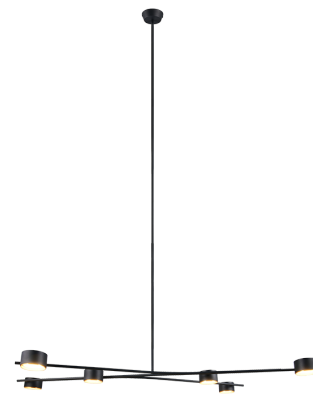

LED HOUSE

enlightening
spaces®

Pendant lamp Trio Select Coda black / golden G53 IP20

Product code 22207

Brand	Trio Select
Socket	G53
Protection class	IP20
Length	820.0mm
Width	1435.0mm
Height	1800.0mm
Weight	3.4 kg
Package weight	6.5 kg
Casing colour	black / golden
Casing material	metal
Work environment	indoor use
Manufacturer's homepage	products.trio-lighting.com/369000680/