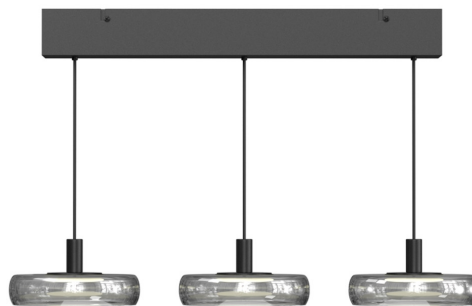

MAYTONI

Pendant lamp Maytoni Float black 25W 1650lm 100° IP20 DIMMABLE 3000K warm white

Product code 22536

Correlated colour temperature	warm white 3000K
Luminous flux	1650lumens
Luminaire's efficiency lm79	66lm/W
Brand	Maytoni
Dimmable	DIMMABLE
Output	25W
Maximum output	25W
Lens angle	100°
Protection class	IP20
Height	2000.0mm
Diameter	600.0mm
Weight	4.9 kg
Package weight	5.81 kg
Casing colour	black
Casing material	metal
Work environment	indoor use
Manufacturer's homepage	maytoni.de/pl/catalog/decorative/lampy-wisz-ce/mod498pl-l25bk1/