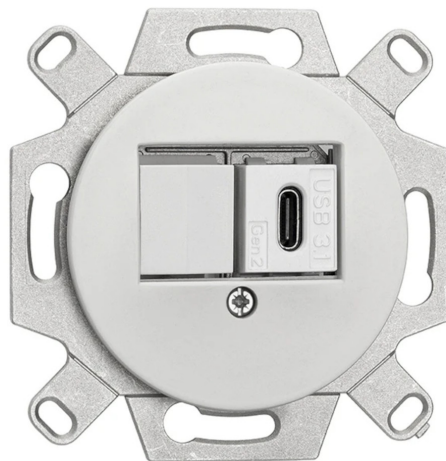

**LED
HOUSE**
enlightening
spaces®

Socket THPG USB-C 3.1 charging station white IP20

Product code 22661

USB-C 3.1 Gen 2 connection for data transfers as part of the switch system Porcelain white. The central insert is made of colour-matched Duroplast and is compatible with the coverings for junction boxes of the switch system Porcelain white.

Brand	THPG
Protection class	IP20
Casing colour	white
Casing material	porcelain
Work environment	indoor use
Manufacturer's homepage	www.thpg.com/en/usb-c-3-1-connection-thpg-porcelain-white.html