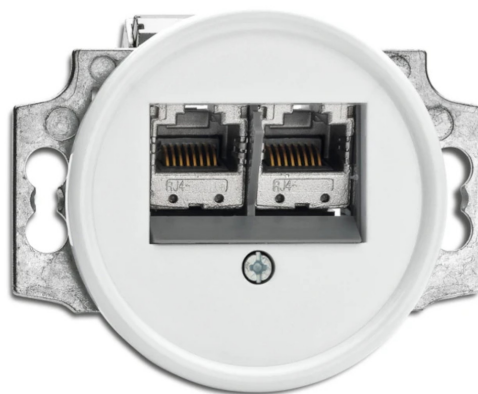

**LED
HOUSE**
enlightening
spaces®

Socket THPG Duroplast Data socket Cat.6 white IP20

Product code 22664

Data socket with two RJ45 network connections (real.Cat.6a) for the switch system Duroplast. The central insert is made of Duroplast and is compatible with the coverings of the switch system Duroplast specially designed for junction boxes.

Note: For problem-free installation of the data socket, we recommend flush-mounted sockets with an enlarged socket volume.

Brand	THPG
Protection class	IP20
Diameter	70.0mm
Casing colour	white
Casing material	porcelain
Work environment	indoor use
Manufacturer's homepage	www.thpg.com/en/data-socket-thpg-duroplast.html