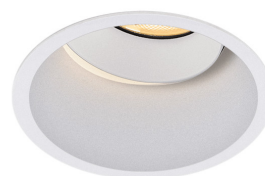

KARIZMA luce

Recessed light Karizma Luce Bebe Lente Swing white 9,5W 850lm 36° IP44 DALI 930

Product code 22748

Correlated colour temperature	warm white 3000K
Luminous flux	850lumens
Luminaire's efficiency lm79	89lm/W
Warranty	5 years
Brand	Karizma Luce
Dimmable	DALI
Output	9,5W
Maximum output	9.5W
Lens angle	36°
Cri	90
Protection class	IP44
Lifespan	50000h
Diameter	59.0mm
Installation opening diameter	55mm
Casing colour	white
Casing material	aluminium
Work environment	indoor use