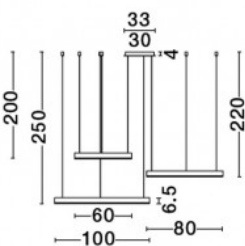

**Pendant lamp Nova Luce Motif gold 110W 6160lm IP20 TRIAC
2700K-6000K warm + cold white**

Product code 22799

Correlated colour temperature	warm + cold white 2700K-6000K
Luminous flux	6160lumens
Luminaire's efficiency lm79	56lm/W
Warranty	3 years
Brand	Nova Luce
Dimmable	TRIAC
Output	110W
Maximum output	110W
Protection class	IP20
Height	2500.0mm
Casing colour	gold
Casing material	aluminium + acrylic
Work environment	indoor use
Manufacturer's homepage	novaluce.com/Products/Decorative/Suspension/MOTIF/9530217