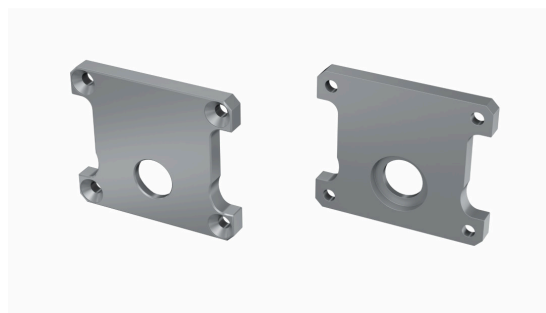

**LED  
HOUSE**  
enlightening  
spaces®

**End cap Fasso ALU with hole black**

Product code 22820

Casing colour black

Casing material plastic