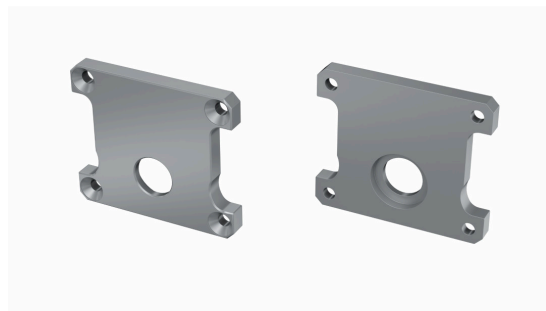

**LED
HOUSE**
enlightening
spaces®

End cap Fasso ALU with hole silver / grey

Product code 22820

Casing colour silver / grey

Casing material plastic