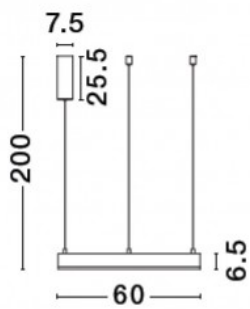

**Pendant lamp Nova Luce Motif white 40W 2943lm IP20 TRIAC
2700K-6000K warm + cold white**

Product code 22823

Correlated colour temperature	warm + cold white 2700K-6000K
Luminous flux	2943lumens
Luminaire's efficiency lm79	74lm/W
Warranty	3 years
Brand	Nova Luce
Dimmable	TRIAC
Output	40W
Maximum output	40W
Protection class	IP20
Height	2000.0mm
Diameter	600.0mm
Casing colour	white
Casing material	aluminium + acrylic
Work environment	indoor use
Manufacturer's homepage	novaluce.com/Products/Decorative/Suspension/MOTIF/9530209