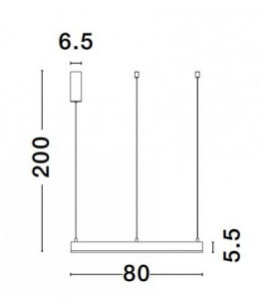

**Pendant lamp Nova Luce Motif white 50W 3684lm IP20 DIMMABLE
2700K-6000K warm + cold white**

Product code 22826

Correlated colour temperature	warm + cold white 2700K-6000K
Luminous flux	3684lumens
Luminaire's efficiency lm/W	74lm/W
Warranty	3 years
Brand	Nova Luce
Dimmable	DIMMABLE
Output	50W
Maximum output	50W
Protection class	IP20
Height	2000.0mm
Diameter	800.0mm
Casing colour	white
Casing material	aluminium + acrylic
Work environment	indoor use
Manufacturer's homepage	novaluce.com/Products/Decorative/Suspension/MOTIF/9530210