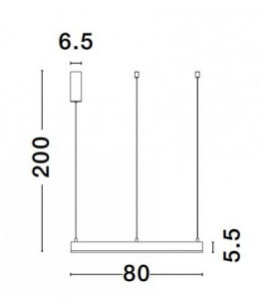

Pendant lamp Nova Luce Motif white 50W 3684lm IP20 TRIAC 2700K-6000K warm + cold white

Product code 22826

Correlated colour temperature	warm + cold white 2700K-6000K
Luminous flux	3684lumens
Luminaire's efficiency lm79	74lm/W
Warranty	3 years
Brand	Nova Luce
Dimmable	TRIAC
Output	50W
Maximum output	50W
Protection class	IP20
Height	2000.0mm
Diameter	800.0mm
Casing colour	white
Casing material	aluminium + acrylic
Work environment	indoor use
Manufacturer's homepage	novaluce.com/Products/Decorative/Suspension/MOTIF/9530210