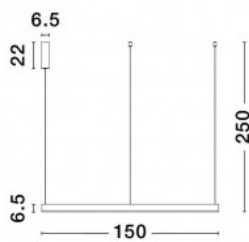

**Pendant lamp Nova Luce Motif black 80W 6000lm IP20 TRIAC
2700K-6000K warm + cold white**

Product code 22830

Correlated colour temperature	warm + cold white 2700K-6000K
Luminous flux	6000lumens
Luminaire's efficiency lm79	75lm/W
Warranty	3 years
Brand	Nova Luce
Dimmable	TRIAC
Output	80W
Maximum output	80W
Protection class	IP20
Height	2500.0mm
Diameter	1500.0mm
Casing colour	black
Casing material	aluminium + acrylic
Work environment	indoor use
Manufacturer's homepage	novaluce.com/Products/Decorative/Suspension/MOTIF/9530222