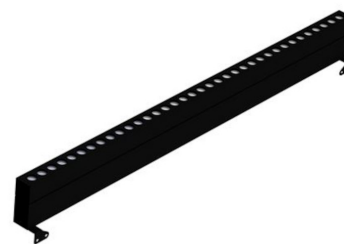

**LED  
HOUSE**  
enlightening  
spaces®

**Ground light Nova Luce Wall Washer Sandy black 24V 36W 3284lm 30°  
IP67 3000K warm white**

Product code 22848

The WALL WASHER LED wall spotlight from Nova Luce is a top-notch solution for outdoor lighting that combines functionality and aesthetics. With a maximum power of 36 watts and warm white light, this spotlight creates a pleasant atmosphere and highlights architectural details. Its robust construction and IP67 protection rating ensure that the product is protected against water and dust, making it ideal for outdoor use. With a length of 100 cm and a height of 12 cm, this wall spotlight is perfect for accentuating facades, gardens, or other outdoor areas. The elegant black color harmoniously blends into modern environments and provides a stylish lighting display.

IP67 protection rating for optimal weather resistance

Energy-efficient LED technology with 36 watts

Ideal for accentuating facades and outdoor areas.

Correlated colour temperature warm white 3000K  
Luminous flux 3284lumens  
Luminaire's efficiency 91lm/W  
lm79  
Warranty 3 years  
Brand Nova Luce  
Supply voltage 24V  
Output 36W  
Maximum output 36W  
Lens angle 30°  
Protection class IP67  
Length 65.0mm  
Width 1000.0mm  
Height 120.0mm  
Casing colour black  
Casing material aluminum + glass  
Work environment outdoor use  
Manufacturer's homepage [novaluce.gr/Products/Outdoor/Wall/WALL%20WASHER/9011161](http://novaluce.gr/Products/Outdoor/Wall/WALL%20WASHER/9011161)  
Energy class 