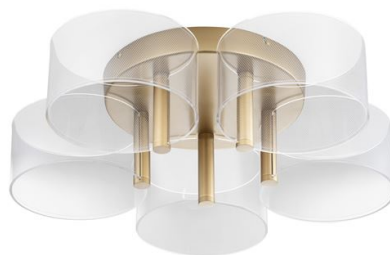

**LED
HOUSE**
enlightening
spaces®

**Ceiling lamp Nova Luce Gatlin transparent 230V 28W 1300lm IP20 3000K
warm white**

Product code 22937

Correlated colour temperature	warm white 3000K
Luminous flux	1300lumens
Luminaire's efficiency lm79	46lm/W
Warranty	3 years
Brand	Nova Luce
Supply voltage	230V
Output	28W
Maximum output	28W
Protection class	IP20
Height	156.0mm
Diameter	590.0mm
Casing colour	transparent
Casing material	metal + acrylic
Work environment	indoor use
Manufacturer's homepage	novaluce.gr/Products/Decorative/Ceiling/GATLIN/9756712
Energy class	