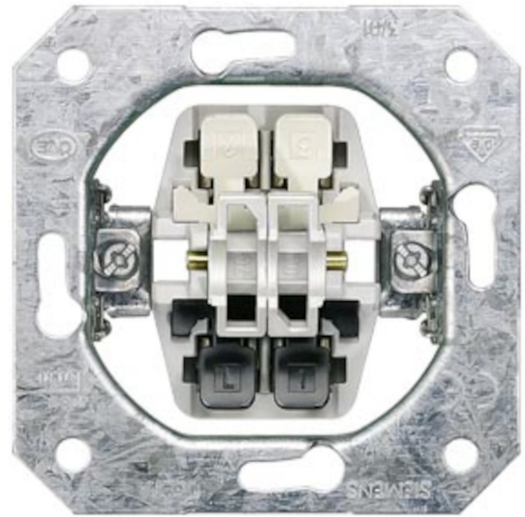

## Device insert SIEMENS intermediate switch IP20

Product code 22981

Brand SIEMENS  
Protection class IP20  
Work environment indoor use