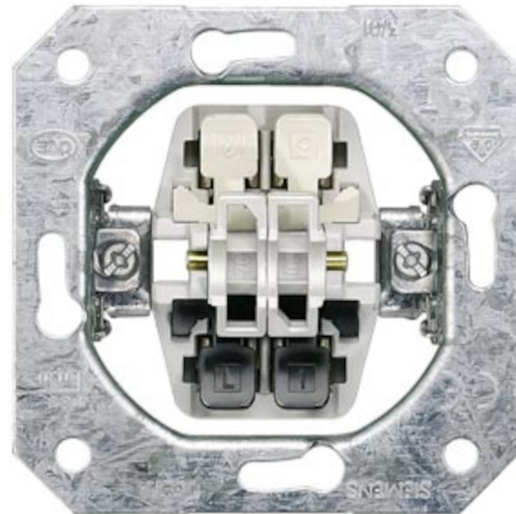

SIEMENS

Device insert SIEMENS intermediate switch IP20

Product code 22982

Brand SIEMENS
Protection class IP20
Work environment indoor use