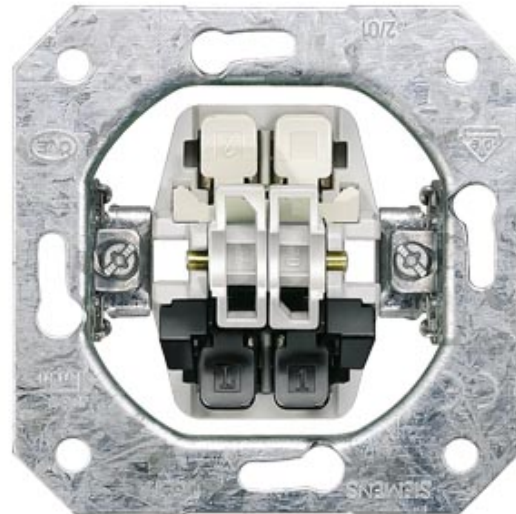

## Device insert SIEMENS intermediate switch IP20

Product code 22985

Brand SIEMENS  
Protection class IP20  
Work environment indoor use