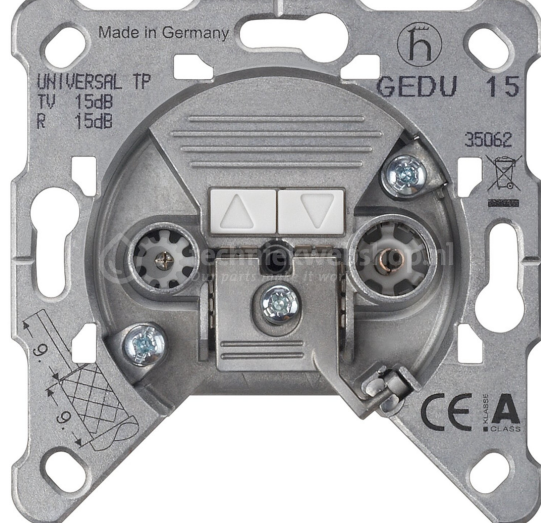

SIEMENS

Device insert SIEMENS Antennipesa sisu TV/R läbiv

Product code 22987

Brand SIEMENS
Work environment indoor use