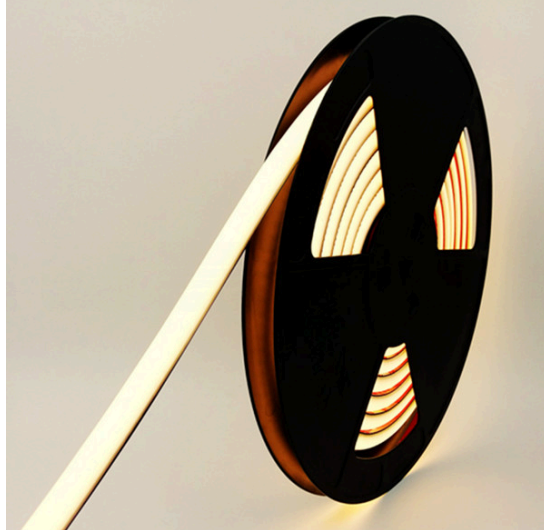

REVAL BULB

REVAL BULB 1010 5m 24V 12W 500lm CRI90 100° IP67 2300K warm white
Product code 22994

LED strip in silicone - the most effective design element to include in your business and events!

Creates the most exciting and aesthetic lighting solutions! This flexible LED strip can be shaped into various texts, numbers, shapes, and patterns.

Who/what is it created for?

1. For brands and businesses that want to create attractive and eye-catching advertising lighting solutions.
2. For architectural applications to highlight building contours, facade lighting, interior design, stair lighting, space separation, and more.
3. For event organization, LED strips are ideal! They can illuminate the stage, create stage designs, and create a light-playful atmosphere.
4. Industrially, LED strips are used for machine and workplace lighting and for creating safety signs.

The IP67 rated LED strip is suitable for both indoor and outdoor use.

You can be confident in our products as we sell hundreds of meters of LED strips every day! Send us an inquiry, and we will make you an offer!

Correlated colour temperature	warm white 2300K
Luminous flux	500lumens
Luminaire's efficiency lm79	42lm/W
Warranty	3 years
Brand	REVAL BULB
Supply voltage	24V
Output	12W
Maximum output	12W
Lens angle	100°
Cri	90
Sdcm - macadam ellipses	3
Protection class	IP67
Lifespan	50000h
Lmf tm21	L80B10 @25°C 50.000h
Length	5000.0mm
Width	10.0mm
Height	11.0mm
Minimum length	50.0mm
Certificates	CE, RoHS
Energy class	