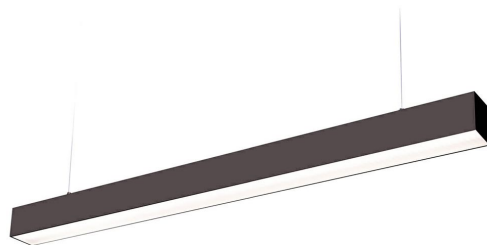

**LED  
HOUSE**  
enlightening  
spaces®

**Ceiling lamp Koline 1200 black 230V 20-30-40W 4800lm CRI80 110° IP20  
3000K, 4000K, 6500K 3CCT**

Product code 23037

An evenly distributed light light, which can be installed both on the ceiling and suspended from the ceiling.  
An ideal luminaire for above desks!

This luminaire is suitable for indoor use only, protection class IP20.

LED lights provide clear and sharp light, which is ideal for lighting shops and other commercial spaces.

Improve the quality of light in your everyday life and choose a top-notch lighting solution from [the LED house product range!](#)

Correlated colour temperature	3CCT 3000K, 4000K, 6500K
Luminous flux	4800lumens
Luminaire's efficiency lm79	120lm/W
Warranty	5 years
Supply voltage	230V
Power factor	0.90
Output	20-30-40W
Maximum output	40W
Lens angle	110°
Cri	80
Protection class	IP20
Lifespan	50000h
Length	1200.0mm
Width	50.0mm
Height	72.8mm
Weight	1.5 kg
In package	1pc
In box	9pcs
Casing colour	black
No. of switches	30000times
Impact resistance	IK04
Work environment	indoor use
Operation temperature	-20 ~45°C
Certificates	CE
Energy class	