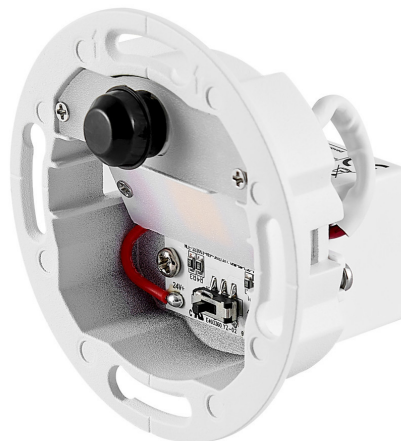

LED HOUSE

enlightening
spaces®

Recessed wall light Deko-Light Alwaid Pro Motion white 6W 636lm 120° IP20 Dip Switch 830

Product code 23140

integrated power supply unit for 230V direct connection
with motion detector
through-wiring possible
power adjustable in 2 stages
suitable for 68 mm switch boxes of normal and deep design

Correlated colour temperature	warm white 3000K
Luminous flux	636lumens
Luminaire's efficiency lm79	106lm/W
Brand	Deko-Light
Dimmable	Dip Switch
Output	6W
Maximum output	6W
Lens angle	120°
Cri	80
Protection class	IP20
Lifespan	84000h
Height	41.0mm
Diameter	71.5mm
Installation opening diameter	68mm
Casing colour	white
Casing material	aluminium
No. of switches	50000times
Impact resistance	IK05
Operation temperature	-20 ~ 40°C