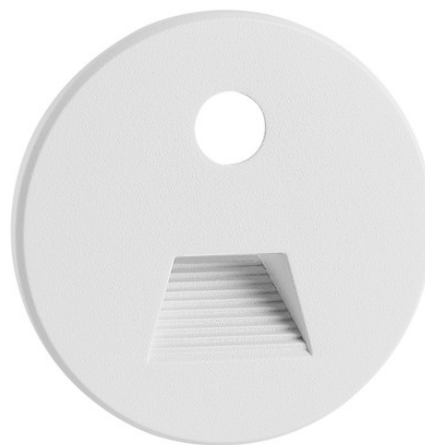

**LED
HOUSE**
enlightening
spaces®

Recessed wall light Deko-Light Alwaid Pro Motion white IP20

Product code 23145

Brand	Deko-Light
Protection class	IP20
Lifespan	84000h
Height	18.0mm
Diameter	75.0mm
Casing colour	white
Casing material	aluminium
Impact resistance	IK06
Operation temperature	-20 ~ 40°C