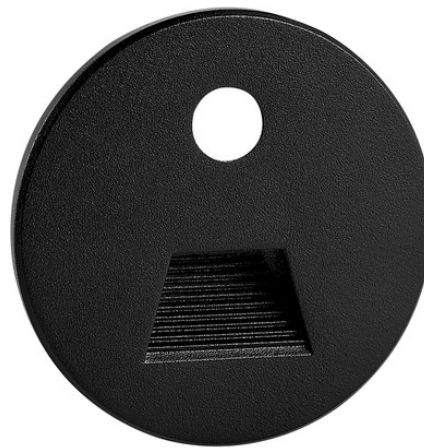

**LED
HOUSE**
enlightening
spaces®

Recessed wall light Deko-Light Alwaid Pro Motion black IP20

Product code 23146

Brand	Deko-Light
Protection class	IP20
Lifespan	84000h
Height	18.0mm
Diameter	75.0mm
Casing colour	black
Casing material	aluminium
Impact resistance	IK06
Operation temperature	-20 ~ 40°C