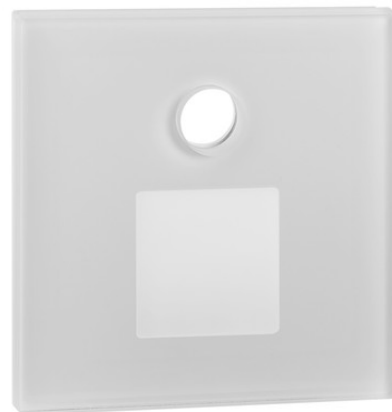

# LED HOUSE

enlightening  
spaces®

## Recessed wall light Deko-Light Alwaid Pro Motion white IP20

Product code 23149

Brand	<a href="#">Deko-Light</a>
Protection class	IP20
Lifespan	84000h
Length	78.0mm
Width	78.0mm
Height	23.0mm
Casing colour	white
Casing material	polycarbonate
Impact resistance	IK06
Operation temperature	-20 ~ 40°C