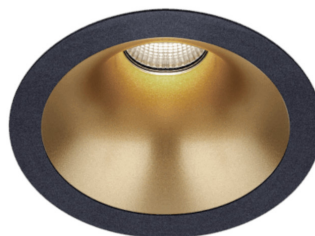

# KARIZMA luce

## Recessed light Karizma Luce Dea Amata M on/off black / golden 1140lm 40° IP54 930

Product code 23168

Correlated colour temperature	warm white 3000K
Luminous flux	1140lumens
Luminaire's efficiency lm79	91lm/W
Warranty	5 years
Brand	<a href="#">Karizma Luce</a>
Output voltage	220-240V
Maximum output	12.5W
Lens angle	40°
Cri	90
Protection class	IP54
Lifespan	50000h
Height	84.0mm
Diameter	83.0mm
Installation opening diameter	78mm
Casing colour	black / golden
Casing material	aluminium
Work environment	indoor use