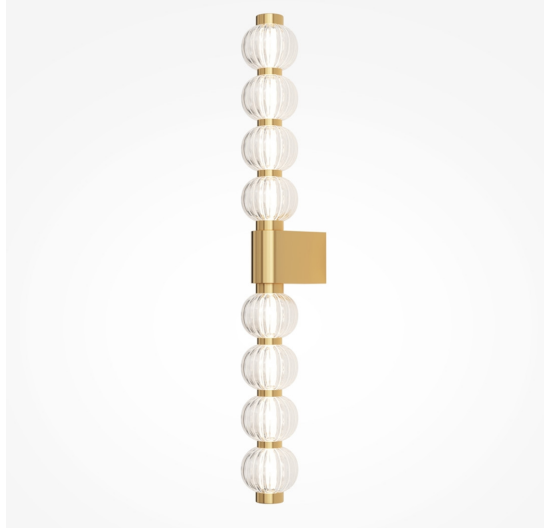

MAYTONI

Wall light Maytoni Amulet 19W 800lm 360° IP20 830

Product code 23239

The Legendary Amulet Series - Winner of 14 International Awards. The Amulet series draws its inspiration from prehistoric African adornments - necklaces and bracelets created from shells and other natural materials discovered in South Africa during archaeological excavations. These artifacts are believed to be the first jewelry ever created by humankind. Their owners attributed mystical properties to them, which is why this lighting collection was named Amulet. The series features captivating compositions of numerous "beads" made from cast, high-quality glass, each adorned with a textured, repeating pattern that creates a dynamic interplay of light and reflections. The LED light source runs through these beads like a string, enhancing their luminous charm.

Correlated colour temperature	warm white 3000K
Luminous flux	800lumens
Luminaire's efficiency lm79	42lm/W
Warranty	3 years
Brand	Maytoni
Output	19W
Maximum output	19W
Lens angle	360°
Cri	80
Protection class	IP20
Lifespan	50000h
Width	135.0mm
Height	760.0mm
Diameter	90.0mm
Casing material	metal + glass
Work environment	indoor use
Manufacturer's homepage	maytoni.de/en/catalog/decorative/wall-lamps/mod555wl-l13g3k/