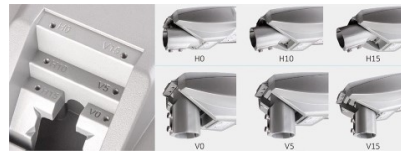

LED street light PROLUMEN H5 gray 100W 12500lm 2M° IP66 cold white 5000K (LH3062)

Product code: LH3062
 brand: [PROLUMEN](#)
 input voltage: 230V
 power: 100W
 current: 0.51A
 luminous flux: 12500lumens
 luminaire efficacy: 125lm/W
 colour temperature (CCT): 5000K
 beam angle: 2M°
 light source: [LUMILEDS](#)
 CRI: 70
 IP rating: IP66
 service life of LED: 75000h
 LLMF - Lamp Lumen Maintenance Factor:
 L70 @25°C 100.000h
 height: 136mm
 width: 316mm
 length: 504mm
 mounting hole diameter: 60mm
 weight: 6100g
 in pack: 1pcs
 casing colour: gray
 casing material: aluminum
 power supply unit: [MEAN WELL](#)
 impact resistance: IK10
 working environment: outdoor use
 working temperature: -40°C - +50°C
 certifications: CE, ROHS, ENEC
 energy class: A+
[manufacturers homepage](#)
 warranty: 5 years

price: €200,00+VAT
 price: €240,00 including VAT

<p>LED LUMINOUS SOURCE</p> <p>LUMILEDS The 3-Phase Chips</p> <p>LUXEON High Power LED Light Source</p>	<p>LED DRIVER</p> <p>MEAN WELL High Power LED Driver</p> <p>DRIVER: SDCS high-end programmable LED driver, high power, high efficiency and high CRI, large protection & fault tolerance performance and lifespan.</p>	<p>LED MODULE</p> <p>Flexible design with powerful thermal dissipation and high waterproof performance.</p>
<p>Dual chipless cool screen protect</p>	<p>Black & Silver Color Modules</p>	<p>Continuous edge design, avoid hot spot</p>