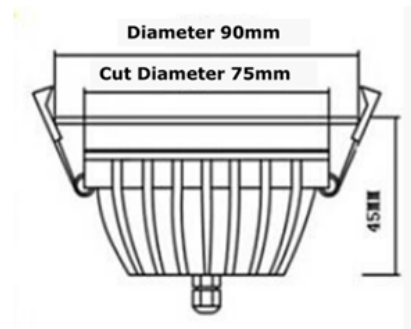

## LED downlight PROLUMEN XH white round 5W 400lm 120° IP65 warm white 3000K (LH3529)

Product code: LH3529  
brand: [PROLUMEN](#)  
input voltage: 230V  
power: 5W  
luminous flux: 400lumens  
luminaire efficacy: 80lm/W  
colour temperature (CCT): 3000K  
beam angle: 120°  
light source: [SAMSUNG LED](#)  
CRI: 82  
IP rating: IP65  
service life of LED: 35000h  
height: 45mm  
diameter: 90mm  
mounting hole diameter: 75mm  
casing colour: white  
casing material: aluminum + plastic  
polish: mat  
shape: round  
working environment: indoor use  
certifications: CE, RoHS  
energy class: A+  
warranty: 2 years