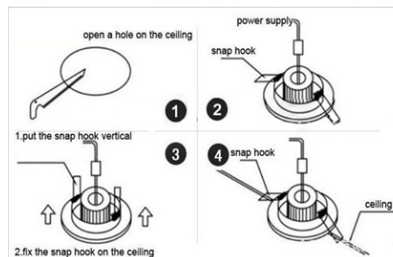

## LED downlight PROLUMEN XH white round 5W 400lm 120° IP65 warm white 3000K (LH3529)

Product code: LH3529  
brand: [PROLUMEN](#)  
input voltage: 230V  
power: 5W  
luminous flux: 400lumens  
luminaire efficacy: 80lm/W  
colour temperature (CCT): 3000K  
beam angle: 120°  
light source: [SAMSUNG LED](#)  
CRI: 82  
IP rating: IP65  
service life of LED: 35000h  
height: 45mm  
diameter: 90mm  
mounting hole diameter: 75mm  
casing colour: white  
casing material: aluminum + plastic  
polish: mat  
shape: round  
working environment: indoor use  
certifications: CE, RoHS  
energy class: A+  
warranty: 2 years