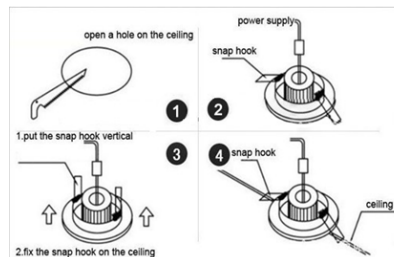

LED downlight PROLUMEN XH white round 9W 800lm 120° IP65 warm white 3000K (LH3530)

Product code: LH3530
brand: [PROLUMEN](#)
input voltage: 230V
power: 9W
luminous flux: 800lumens
luminaire efficacy: 89lm/W
colour temperature (CCT): 3000K
beam angle: 120°
light source: [SAMSUNG LED](#)
CRI: 82
IP rating: IP65
service life of LED: 35000h
height: 75mm
diameter: 108mm
mounting hole diameter: 95mm
casing colour: white
casing material: aluminum + plastic
polish: mat
shape: round
working environment: indoor use
certifications: CE, RoHS
energy class: A+
warranty: 2 years