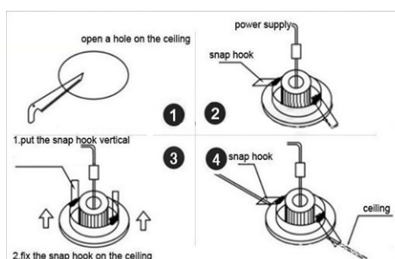

LED downlight PROLUMEN XH white round 9W 800lm 120° IP65 warm white 3000K (LH3530)

Product code: LH3530
brand: [PROLUMEN](#)
input voltage: 230V
power: 9W
luminous flux: 800lumens
luminaire efficacy: 89lm/W
colour temperature (CCT): 3000K
beam angle: 120°
light source: [SAMSUNG LED](#)
CRI: 82
IP rating: IP65
service life of LED: 35000h
height: 75mm
diameter: 108mm
mounting hole diameter: 95mm
casing colour: white
casing material: aluminum + plastic
polish: mat
shape: round
working environment: indoor use
certifications: CE, RoHS
energy class: A+
warranty: 2 years