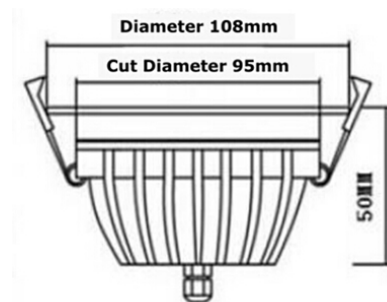

LED downlight PROLUMEN XH white round 9W 800lm 120° IP65 warm white 3000K (LH3530)

Product code: LH3530
brand: [PROLUMEN](#)
input voltage: 230V
power: 9W
luminous flux: 800lumens
luminaire efficacy: 89lm/W
colour temperature (CCT): 3000K
beam angle: 120°
light source: [SAMSUNG LED](#)
CRI: 82
IP rating: IP65
service life of LED: 35000h
height: 75mm
diameter: 108mm
mounting hole diameter: 95mm
casing colour: white
casing material: aluminum + plastic
polish: mat
shape: round
working environment: indoor use
certifications: CE, RoHS
energy class: A+
warranty: 2 years