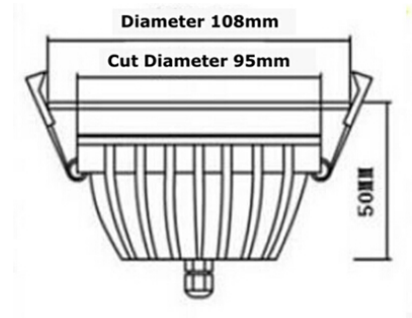

LED downlight PROLUMEN XH white round 9W 800lm 120° IP65 warm white 3000K (LH3530)

Product code: LH3530
brand: [PROLUMEN](#)
input voltage: 230V
power: 9W
luminous flux: 800lumens
luminaire efficacy: 89lm/W
colour temperature (CCT): 3000K
beam angle: 120°
light source: [SAMSUNG LED](#)
CRI: 82
IP rating: IP65
service life of LED: 35000h
height: 75mm
diameter: 108mm
mounting hole diameter: 95mm
casing colour: white
casing material: aluminum + plastic
polish: mat
shape: round
working environment: indoor use
certifications: CE, RoHS
energy class: A+
warranty: 2 years