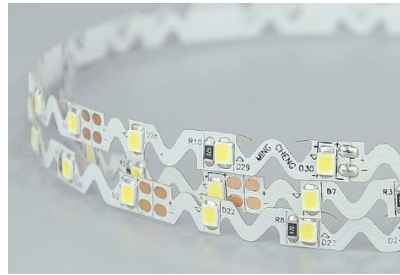

LED strip PROLUMEN 2835 60LED 1m Flexible 12V 7,2W 700lm 120° warm white 3000K (13683)

Product code: 13683
brand: [PROLUMEN](#)
input voltage: 12V
power: 7,2W
luminous flux: 700lumens
luminaire efficacy: 97lm/W
colour temperature (CCT): 3000K
beam angle: 120°
CRI: 80
service life of LED: 50000h
width: 8mm
certifications: CE, RoHS
energy class: A+
warranty: 2 years