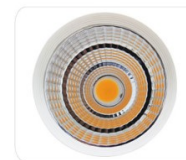

LED track lighting PROLUMEN TL white 20W 2000lm 38° pure white 4000K (13867)

Product code: 13867
 brand: [PROLUMEN](#)
 input voltage: 230V
 power: 20W
 luminous flux: 2000lumens
 luminaire efficacy: 100lm/W
 colour temperature (CCT): 4000K
 beam angle: 38°
 light source: [CREE LED](#)
 CRI: 80
 service life of LED: 50000h
 casing colour: white
 casing material: aluminum
 polish: semimatt
 power supply unit: [LIFUD](#)
 working environment: indoor use
 certifications: CE, RoHS
 energy class: A+
 warranty: 5 years

price: €50,00+VAT
 price: €60,00 including VAT

Ra>80
50000Hours

CREE COB Chip
 CRI>80/90Ra
 High bright: 100-120lm/w

The power supply

LiFud, Philip, Osram, Tridonic led driver available, PF>0.9, we also can make 0-10V or dali dimmable function for option.

Heat dissipation

Housing: white, black, silver for your option.