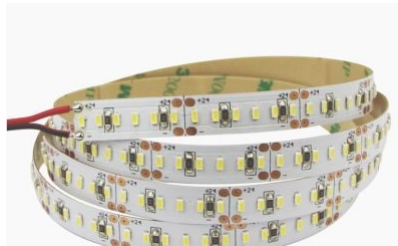

LED strip PROLUMEN 2216 060LED 1m 7lm/LED 24V 4,8W 360lm 120° warm white 2700K (LH3882)

Product code: LH3882
brand: [PROLUMEN](#)
input voltage: 24V
power: 4,8W
luminous flux: 360lumens
luminaire efficacy: 75lm/W
colour temperature (CCT): 2700K
beam angle: 120°
CRI: 90
service life of LED: 50000h
height: 5mm
length: 1000mm
certifications: CE, RoHS
energy class: A+
warranty: 2 years