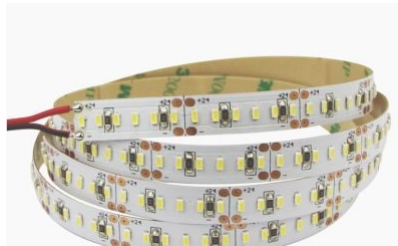

## LED strip PROLUMEN 2216 060LED 1m 7lm/LED 24V 4,8W 360lm 120° warm white 2700K (13882)

Product code: 13882  
brand: [PROLUMEN](#)  
input voltage: 24V  
power: 4,8W  
luminous flux: 360lumens  
luminaire efficacy: 75lm/W  
colour temperature (CCT): 2700K  
beam angle: 120°  
CRI: 90  
service life of LED: 50000h  
height: 5mm  
length: 1000mm  
certifications: CE, RoHS  
energy class: A+  
warranty: 2 years

price: €4,80+VAT  
price: €5,76 including VAT  
6-8lm/LED