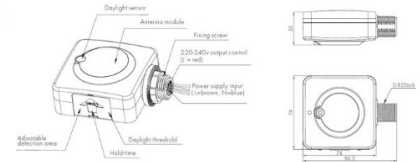

How it works

This sensor is a motion switch, which turns on the light on detection of people movement, and turns off after a pre-selected holdtime when there is no people around. A daylight sensor is also built in to prevent the light switching on when there is sufficient natural light.