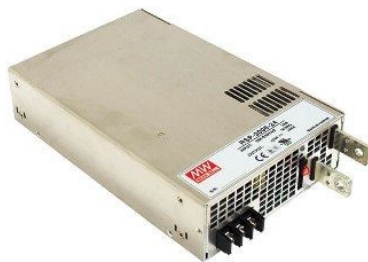

LED power supply unit MEAN WELL RSP-3000-12 2400W IP20 (LH3934)

Product code: LH3934
brand: [MEAN WELL](#)
input voltage: 230V
power: 2400W
IP rating: IP20
height: 63.5mm
width: 177.8mm
length: 278mm
working environment: indoor use
warranty: 3 years

price: €558,00+VAT
price: €669,60 including VAT
input: 180-264Vac, 254-370Vdc; output:
12V 200A