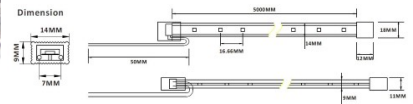

LED strip PROLUMEN 2835 60LED 1m silicone tube TPU 2G 24V 2,88W 220lm 120° IP68 warm white 3000K (LH3946)

Product code: LH3946
brand: [PROLUMEN](#)
input voltage: 24V
power: 2,88W
luminous flux: 220lumens
luminaire efficacy: 76lm/W
colour temperature (CCT): 3000K
beam angle: 120°
CRI: 80
IP rating: IP68
service life of LED: 35000h
height: 9mm
width: 14mm
working temperature: -40°C-40°C
certifications: CE, RoHS
energy class: A+
warranty: 2 years

price: €6,96+VAT
price: €8,35 including VAT
Discount price: €6,63 + VAT

Installation