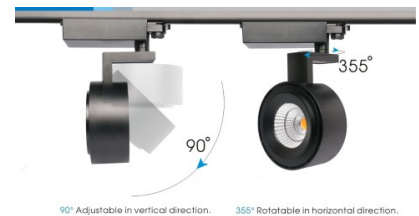

LED track lighting PROLUMEN Milan black 50W 4475lm 38° pure white 4000K (LH4125)

Product code: LH4125
brand: [PROLUMEN](#)
input voltage: 230V
power: 50W
current: 1200mA
luminous flux: 4475lumens
luminaire efficacy: 90lm/W
colour temperature (CCT): 4000K
beam angle: 38°
CRI: 80
service life of LED: 40000h
in pack: 1pcs
casing colour: black
casing material: aluminum
working environment: indoor use
working temperature: -20 - +45°C
certifications: CE, SAA, UL
energy class: A+
warranty: 3 years