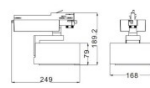

4-pin track adaptor