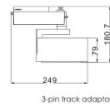

LED track lighting PROLUMEN Milan black 50W 4475lm 38° pure white 4000K (LH4125)

Product code: LH4125
brand: [PROLUMEN](#)
input voltage: 230V
power: 50W
current: 1200mA
luminous flux: 4475lumens
luminaire efficacy: 90lm/W
colour temperature (CCT): 4000K
beam angle: 38°
CRI: 80
service life of LED: 40000h
in pack: 1pcs
casing colour: black
casing material: aluminum
working environment: indoor use
working temperature: -20 - +45°C
certifications: CE, SAA, UL
energy class: A+
warranty: 3 years

3-pin track adaptor