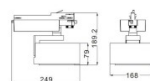

4-pin track adaptor